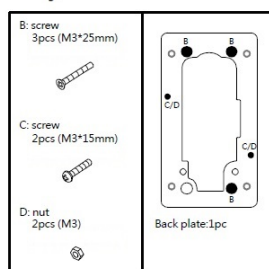

PRODUCT SHEET

Description:

Back Plate F/Wood Mounting F/Lock 14.08.602-0,Steel NPL, F/ 10-20mm.Size:46x84x2mm, Inclusive Fixing Screws

Item number:

14.08.603-0

Units	Box	Carton	HS Code	Barcode
Pcs.	50	100	8301600090	
5704866462310				

Installation of Back Plate

Panel thickness: 20-35mm

Panel thickness: 10-19mm

SISO A/S

Mileparken 11
DK-2740 Skovlunde
Denmark
VAT: DK 24786013

Phone +45 45 830 900

www.siso.dk
siso@siso.dk

Danske Bank
Nytorv Branch
Copenhagen
SWIFT: DABADKKK