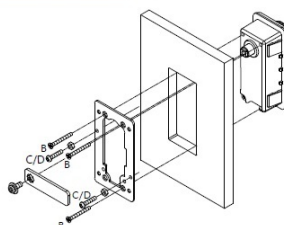

PRODUCT SHEET

Description:

Back Plate F/Wood Mounting F/Lock 14.08.602-0,Steel NPL, F/ 10-20mm.Size:46x84x2mm, Inclusive Fixing Screws

Item number:

14.08.603-0

Units	Box	Carton	HS Code	Barcode
Pcs.	50	100	8301600090	
5704866462310				

Installation of Back Plate

Panel thickness: 20-35mm

Panel thickness: 10-19mm

SISO A/S

Mileparken 11
DK-2740 Skovlunde
Denmark
VAT: DK 24786013

Phone +45 45 830 900

www.siso.dk
siso@siso.dk

Danske Bank
Nytorv Branch
Copenhagen
SWIFT: DABADKKK