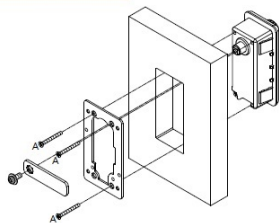

PRODUCT SHEET

Description:

Back Plate F/Wood Mounting F/Lock 14.08.602-0,Steel NPL, F/ 10-20mm.Size:46x84x2mm, Inclusive Fixing Screws

Item number:

14.08.603-0

Units	Box	Carton	HS Code	Barcode
Pcs.	50	100	8301600090	
5704866462310				

Installation of Back Plate

Panel thickness: 20-35mm

Panel thickness: 10-19mm

SISO A/S

Mileparken 11
DK-2740 Skovlunde
Denmark
VAT: DK 24786013

Phone +45 45 830 900

www.siso.dk
siso@siso.dk

Danske Bank
Nytorv Branch
Copenhagen
SWIFT: DABADKKK