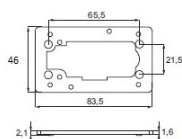

PRODUCT SHEET

Description:

Back Plate F/Wood Mounting F/Lock 14.08.602-0,Steel NPL, F/ 10-20mm.Size:46x84x2mm, Inclusive Fixing Screws

Item number:

14.08.603-0

Units	Box	Carton	HS Code	Barcode
Pcs.	50	100	8301600090	
5704866462310				

Installation of Back Plate

Panel thickness: 20-35mm

Panel thickness: 10-19mm

SISO A/S

Mileparken 11
DK-2740 Skovlunde
Denmark
VAT: DK 24786013

Phone +45 45 830 900

www.siso.dk
siso@siso.dk

Danske Bank
Nytorv Branch
Copenhagen
SWIFT: DABADKKK