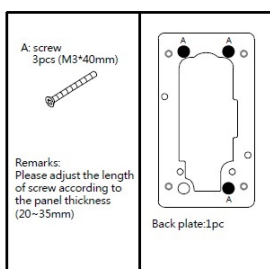

PRODUCT SHEET

Description:

Back Plate F/Wood Mounting F/Lock 14.08.602-0,Steel NPL, F/ 10-20mm.Size:46x84x2mm, Inclusive Fixing Screws

Item number:

14.08.603-0

Units	Box	Carton	HS Code	Barcode
Pcs.	50	100	8301600090	
5704866462310				

Installation of Back Plate

Panel thickness: 20-35mm

Panel thickness: 10-19mm

SISO A/S

Mileparken 11
DK-2740 Skovlunde
Denmark
VAT: DK 24786013

Phone +45 45 830 900

www.siso.dk
siso@siso.dk

Danske Bank
Nytorv Branch
Copenhagen
SWIFT: DABADKKK